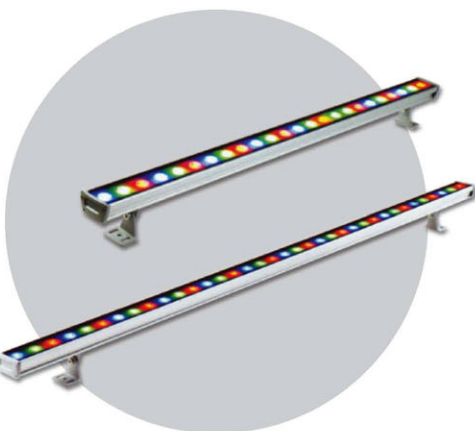

Eco-Lamp

The Eco-lamp is ideal for indoor mood creating. with standard MR-16 and AR-111 fitting, Ceiling series can be selected from different optical lens, LEDs arrangement and even type of installation. ecolite can easily achieve desired effect with desire model simply by using different department store, shop, home, etc.

- Ceiling recessed with standard housing
- Big heat sink for heat management
- Extruded aluminum housing
- Interchangeable lens

Madame Tussaud, Thailand

Eco-Module

Eco-Module is specially engineered for indirect lighting solutions where compactness, light weight and flexibility are required. Color fading, dimming and color mixing can be achieved by CPV power controller, ecolite is perfect fitting for washing recessed, coved areas, corners, or to be but behind any frosted surface to create versatile color effects.

- Aluminum heat sink for optimal thermal management
- Easy installation and maintenance
- Excellent performance, reliability, and long lifespan

Madame Tussaud, Thailand

Eco-Bar

The Eco-Bar features 1W single color LEDs (RGB or other color selection) to perform the powerful light output. Made by extruded aluminum and tempered glass, ecolite provides a waterproof level of IP66. The ecolite is designed to be driven by CPV Power controller to achieve aprecise and uniform light distribution and dynamic effect.

Lacoste, Thailand

Eco-Strip

Users TOP LED as lighting source, it shine uniformly and have high brightness
Users FPC circuit board, made it easily to bend (thickness 0.15mm)
Have 3pcs. LED for each loop and could be snipped for each 71.5 mm. easily for installation designed with two solder pan, convenient for connected