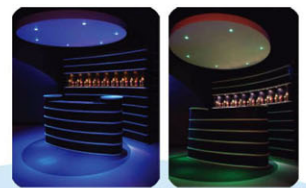

Madame Tussaud, Thailand