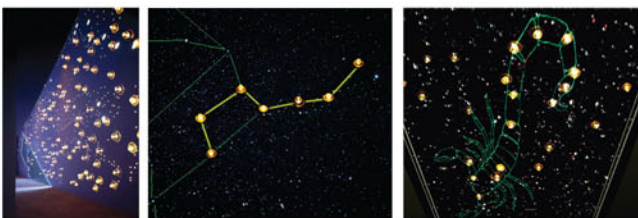

Socket : Nylon 66, UL 94V-2.  
Can be easily detached or re-attached.

Wire : UL SPT-2 AWG18,  
conductor dia 0.2mm x 42 =  
1.3sqmm, can be cut or  
reconnected anywhere.

Max. Run : 20 meters

LED : 12V 0.025A = 0.3W  
60,000 hours life

CP-MP20 : 1 METER MIRROR PANEL,  
WITH HOLES 20CM SPACING

WATER CLEAR SOLID ACRYLIC

- CP-CR40** Acrylic Crystal Ball 40mm
- CP-CR50** Acrylic Crystal Ball 50mm
- CP-CR60** Acrylic Crystal Ball 60mm
- CP-RG30** Surface Mount Ring
- CP-PR25** Outdoor Waterlight rubber ring
- CP-WN20** Wire with socket (Specify length and spacing)
- CP-RON20** Reflection Diamond 20mm
- CP-RON30** Reflection Diamond 30mm