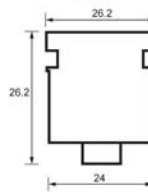

Socket : Nylon 66, UL 94V-2.  
Can be easily detached or re-attached.

Wire : UL SPT-2 AWG18,  
conductor dia 0.2mm x 42 =  
1.3sqmm, can be cut or  
reconnected anywhere.

Max. Run : 20 meters

LED : 12V 0.025A = 0.3W  
60,000 hours life

CP-MP20 : 1 METER MIRROR PANEL,  
WITH HOLES 20CM SPACING

WATER CLEAR SOLID ACRYLIC

- CP-CR40** Acrylic Crystal Ball 40mm
- CP-CR50** Acrylic Crystal Ball 50mm
- CP-CR60** Acrylic Crystal Ball 60mm
- CP-RG30** Surface Mount Ring
- CP-PR25** Outdoor Waterlight rubber ring
- CP-WN20** Wire with socket (Specify length and spacing)
- CP-RON20** Reflection Diamond 20mm
- CP-RON30** Reflection Diamond 30mm